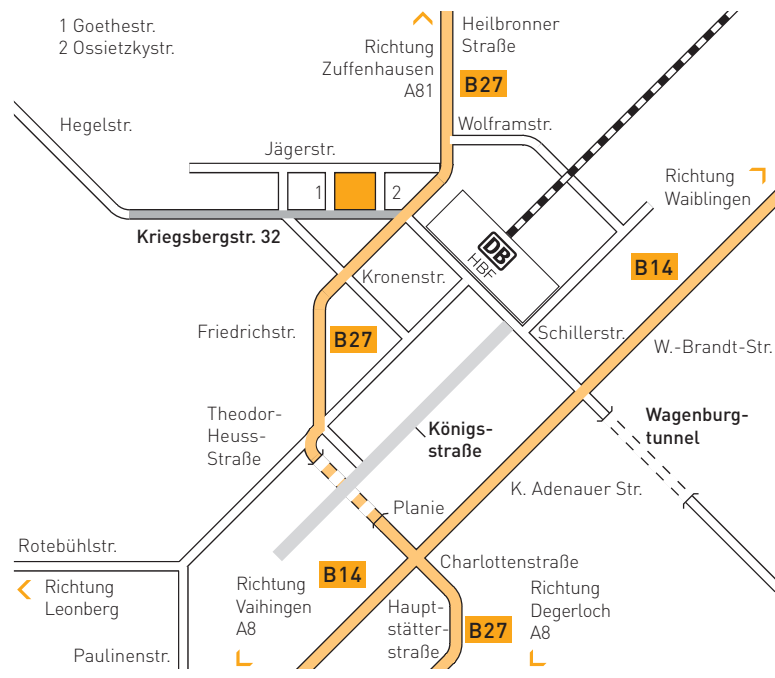

driveway

from Heilbronn (A 81)

Exit "Zuffenhausen", take B 10 direction Stuttgart, change to B 27 direction Zentrum/Hauptbahnhof (Heilbronner Straße). Turn right to Kronenstraße/Friedrichplatz. Go straight on and turn right into the Kriegsbergstraße.

from Böblingen/Singen (A 81) and Karlsruhe (A 8)

At motorway intersection Stuttgart change to motorway A 831, via Stuttgart-Vaihingen and B 14 towards "Zentrum". At the tunnel keep on the right side and at Österreichischer Platz turn right. After this drive left into the Pauli-

nenstraße and got to B 27A. Turn left into Kronenstraße and right into Kriegsbergstraße.

from Ulm/München (A 8)

Exit Stuttgart-Degerloch/Stadtmitte, follow B27 to Heilbronn/A81/ Hauptbahnhof. After approx. 8 km drive left into Hohenheimer Straße. Keep on B27 and turn left into Kronenstraße and next keep right into Kriegsbergstraße.

Parking possibilities are in the subterranean garage of versatel – Kriegsbergstraße 11. Ring the garage bell.

By train or S-Bahn to Stuttgart Main Station (Hauptbahnhof), take main or middle exit to Klett-Passage. Follow signs to Kriegsbergstraße/Friedrichstraße. Go into the versatel-building.

From Airport

Airport Stuttgart/Echterdingen. Take S-Bahn-line S2 or S3 direction Schorndorf or Backnang, 30 minutes to Stuttgart Main Station (Hauptbahnhof). Take main or middle exit to Klett-Passage. Follow signs Kriegsbergstraße/Friedrichstraße. Go into the versatel-building.